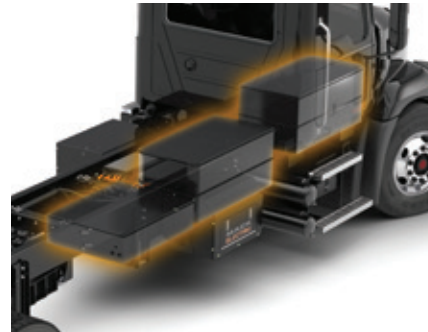

Battery Performance Guarantee

Monitored by Mack, we guarantee every battery maintains at least 80% of the original charge-holding capacity for the duration of the Ultra Service Contract.